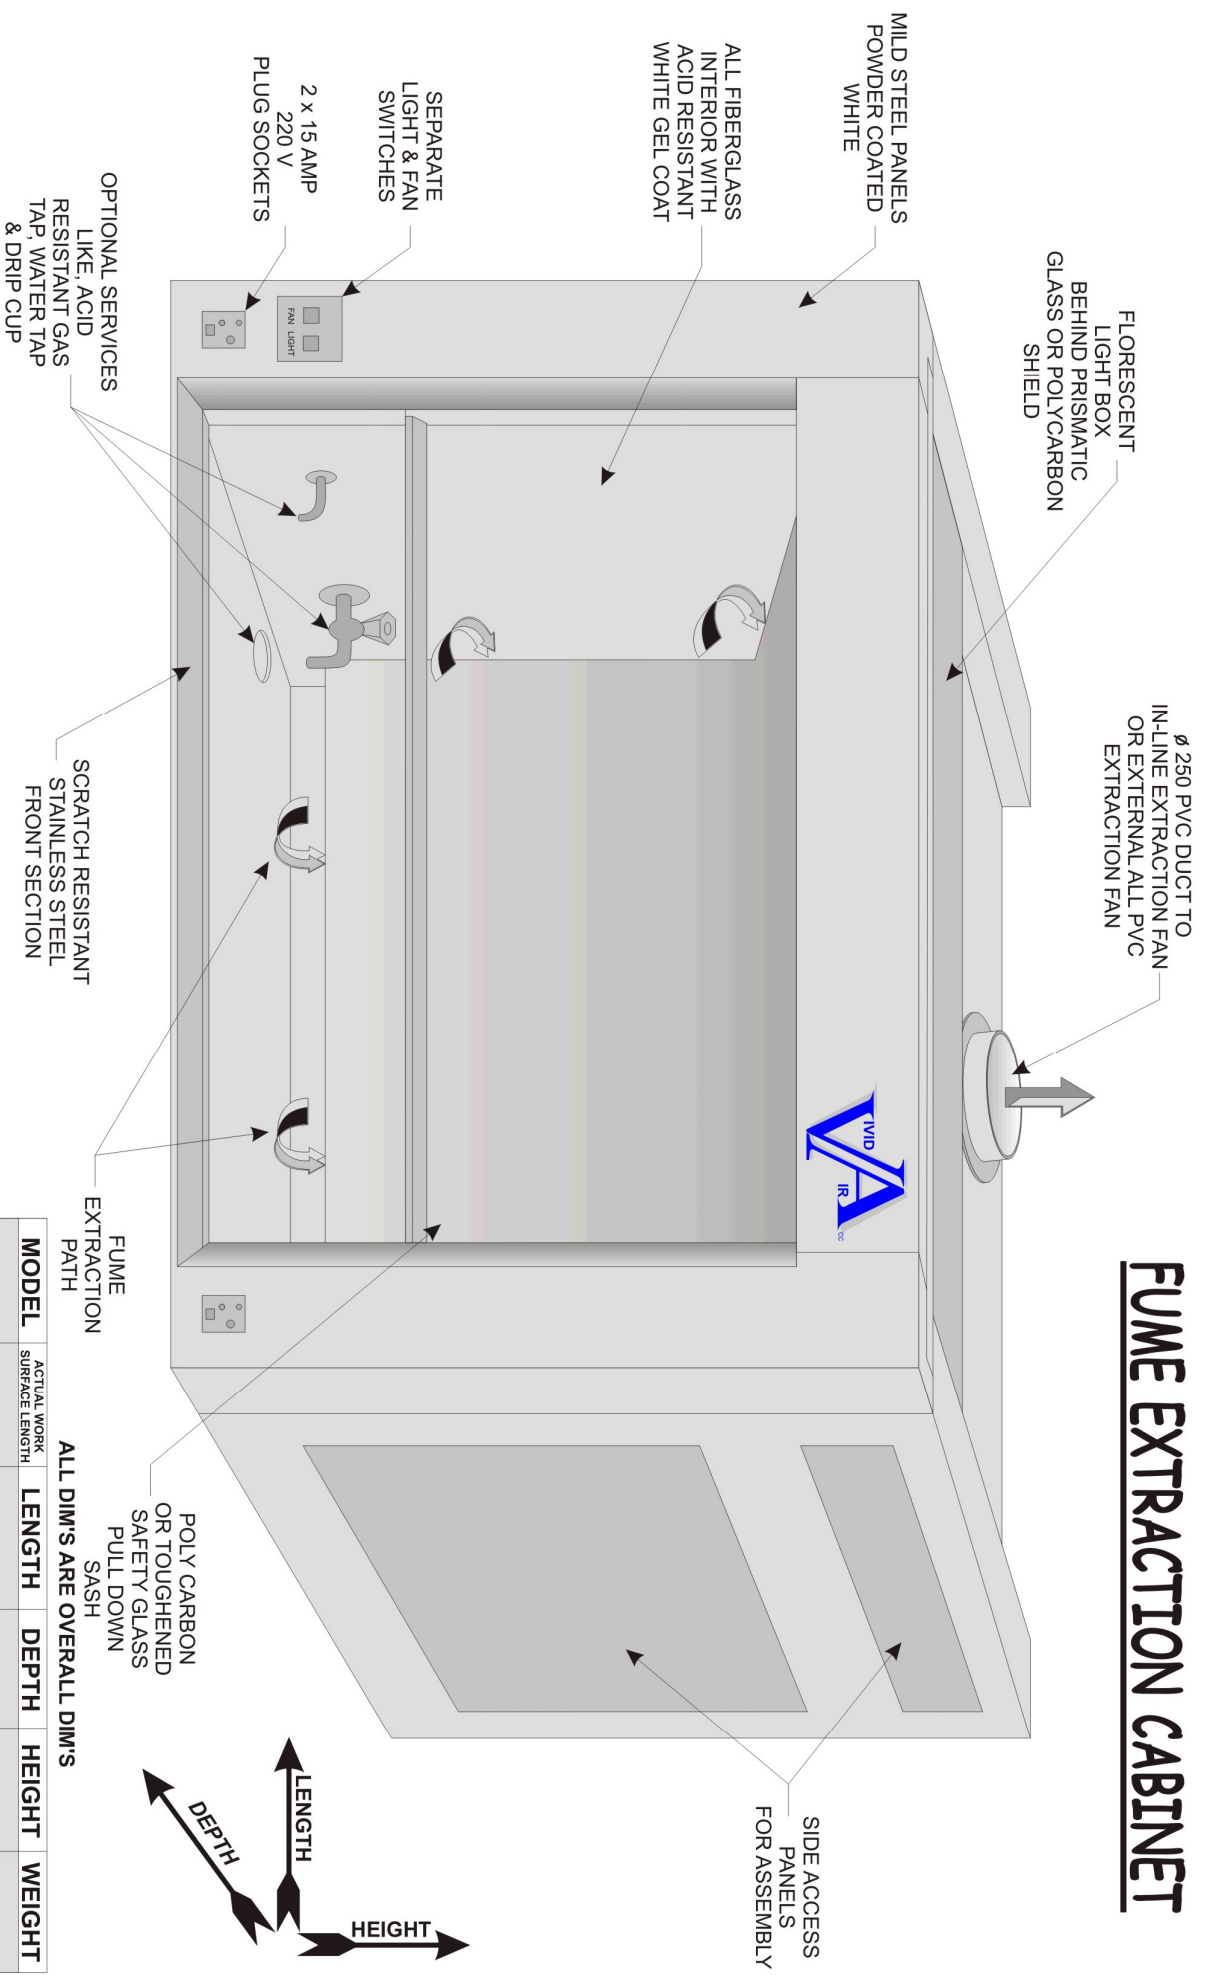

FUME EXTRACTION CABINET

ALL DIM'S ARE OVERALL DIM'S

MODEL	ACTUAL WORK SURFACE LENGTH	LENGTH	DEPTH	HEIGHT	WEIGHT
VA-6006	1800 X 700	2100	720	1120	± 175 Kg
VA-6005	1500 X 700	1800	720	1120	± 160 Kg
VA-6004	1200 X 700	1500	720	1120	± 145 Kg
VA-6003	900 X 700	1200	720	1120	± 130 Kg
VA-6002	PORTABLE FUME CABINET AVAILABLE ON REQUEST SEE DRAWING ON VA-6002 PFC				

VARIOUS NON STD LONG LENGTH UNITS CAN BE MADE UP ON APPLICATION

NOTE:

1. CERTAIN ITEMS AND POSITIONS MAY CHANGE FROM MODEL TO MODEL
2. DETAILS MAY VARY SLIGHTLY TO THAT SHOWN IN THE PICTURE
3. WEIGHTS CALCULATED ARE BASED ON UNIT WITH NO OPTIONAL EXTRAS